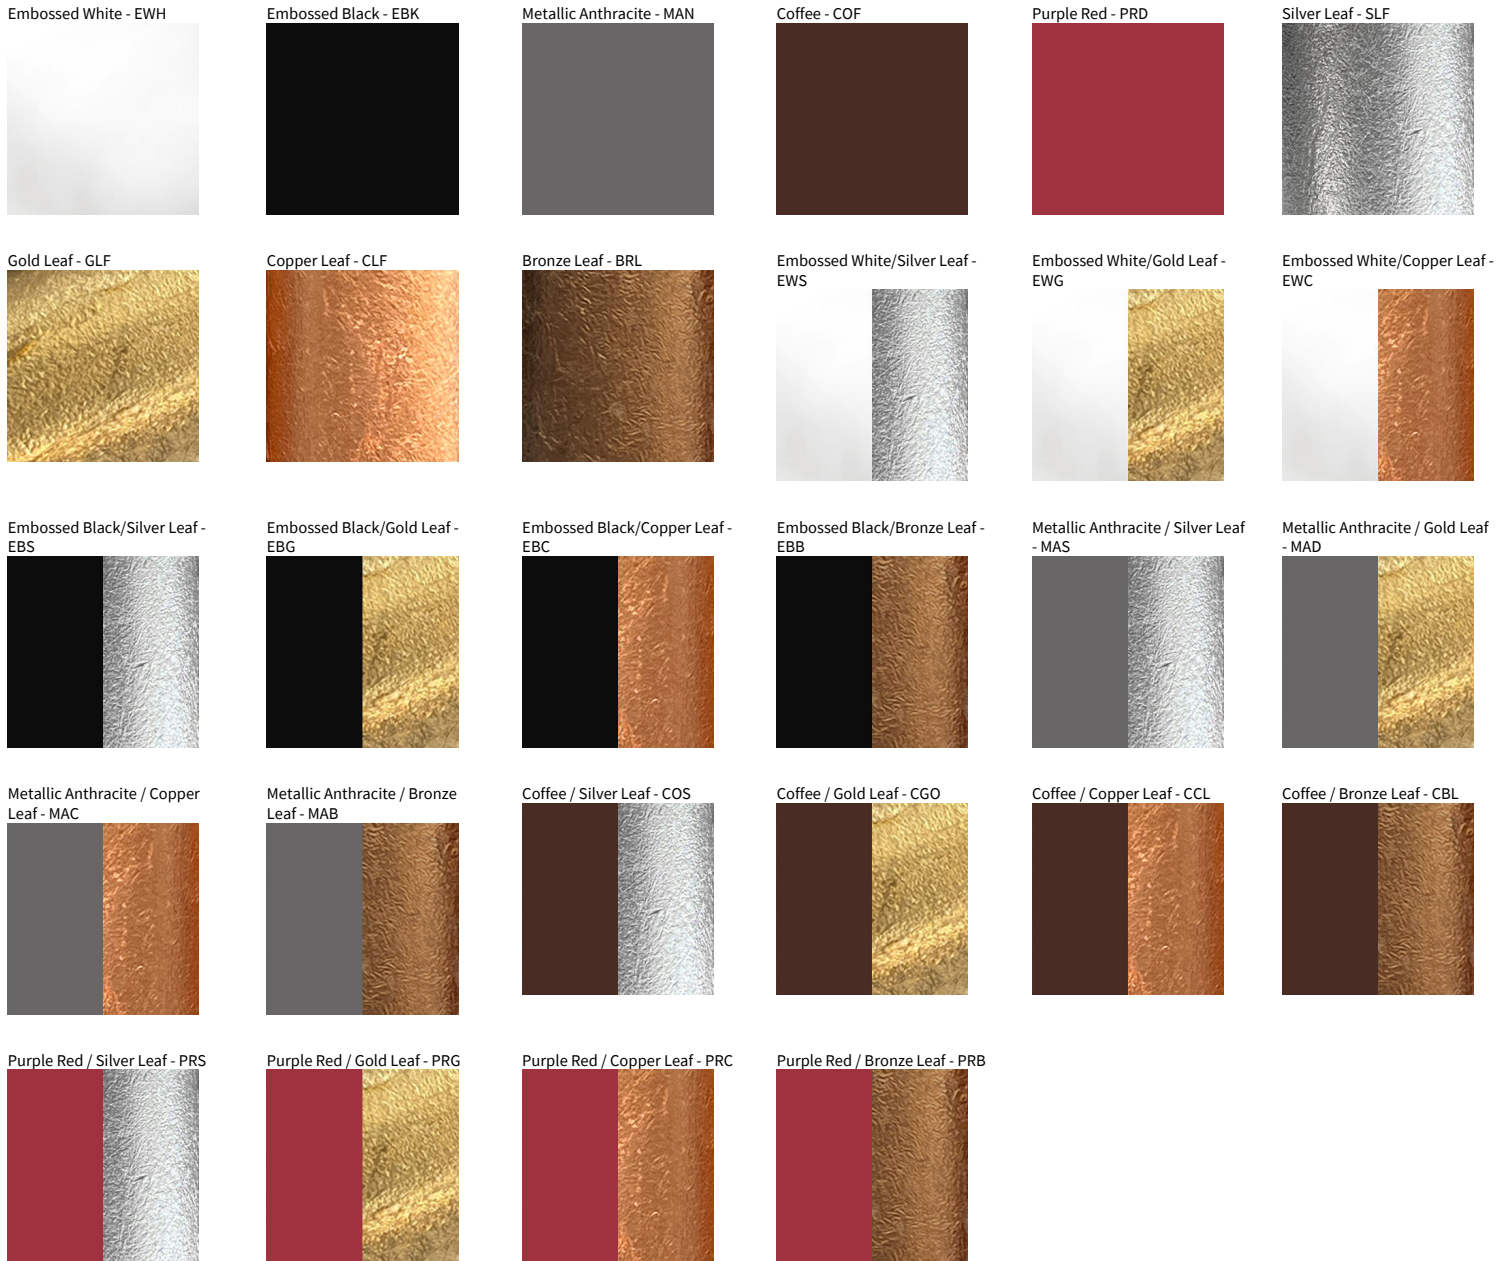

D132192-

PROJECT

TYPE

SPECIFIER

QUANTITY

DATE

D

LE GIGINE COLOR FINISH CHART

PROJECT
TYPE
SPECIFIER
QUANTITY
DATE

Fixture Finish

Digital: Not all screens are calibrated the same, and therefore, colors will appear differently between screens.
Physical: When texture is involved, there will be variations in color, character and tone within a product series and between product families.