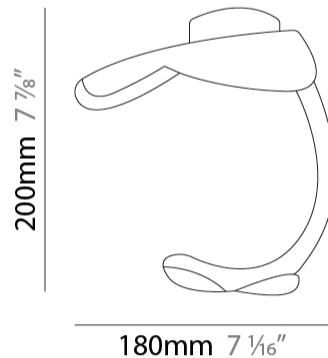

PROJECT
TYPE
SPECIFIER
QUANTITY
DATE

LE GIGINE SURFACE

D132192-

base number   Finish
Options

1. To build a product code in our configurator select the specify button on the base model # product page
2. To build a manual product code on this datasheet choose from the options listed below in blue font and add the suffix to the base model #

GENERAL

Series: Le Gigine
Partner: Knikerboker
Division: Design
Installation: Surface
Product Type: Ceiling Surface
Mounting Location: Ceiling
Light Distribution: Indirect

PHYSICAL

Shape: Abstract
Length (mm): 180
Length (in): 7 1/16
Width (mm): 160
Width (in): 6 5/16
Height (mm): 200
Height (in): 7 7/8

Fixture Finish: EWH / EBK / MAN / COF / PRD / SLF / GLF / CLF / BRL / EWS / EWG / EWC / EWR / EBS / EBG / EBC / EBC / EBB / MAS / MAD / MAC / MAB / COS / CGO / CCL / CBL / PRS / PRG / PRC / PRB

Fixture Material: Metal

ELECTRICAL

Lamp Type: LED
Input Wattage (W): 6
Dimming: Non-Dimming / Phase Dimming (120vac Only)
Driver Included: No
Driver Location: Remote
Driver Type: Constant Current - Universal
Driver Class: Class 2
Input Voltage (V): 120 - 277

LED

Color Temperature (°K): 3000
Max. Delivered Lumen (lm): 500
CRI: >85 CRI
Lamp Life (hrs): 50000

OPTICAL

RATINGS AND CERTIFICATIONS

Certified By: Certified for North American Standards
IP rating: IP20